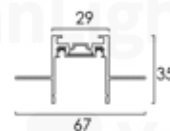

發光角度 24°

150°

尺寸
L122*W26*H24mm(6W)
L230*W26*H24mm(12W)
L338*W26*H24mm(18W)
L445*W26*H24mm(24W)
L555*W26*H24mm(30W)

尺寸
L122*W26*H24mm(6W)
L230*W26*H24mm(12W)
L338*W26*H24mm(18W)
L445*W26*H24mm(24W)
L555*W26*H24mm(30W)

Beam Angle 38° 8W 3000K

H(m)	D(cm)	Em(lux/klm)
1	51.04	776.4/1175
2	102.08	194.1/293.9
3	153.13	86.27/130.6
4	204.17	48.53/73.4

軌道條 Accessories

MT26-A

MT26-B

MT26-C

MT26-D

折疊線條格柵燈