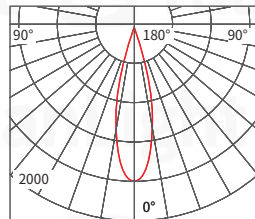

發光角度 24°

150°

尺寸
L122*W26*H24mm(6W)
L230*W26*H24mm(12W)
L338*W26*H24mm(18W)
L445*W26*H24mm(24W)
L555*W26*H24mm(30W)

尺寸
L122*W26*H24mm(6W)
L230*W26*H24mm(12W)
L338*W26*H24mm(18W)
L445*W26*H24mm(24W)
L555*W26*H24mm(30W)

配光曲線 Light distribution curve

Beam Angle 15° 8W 3000K

H(m)	D(cm)	Em(lux/klm)
1	30.95	1269/2095
2	61.90	317.3/523.8
3	92.84	141/232.8
4	123.79	79.33/130.9

Beam Angle 24° 8W 3000K

H(m)	D(cm)	Em(lux/klm)
1	39.4	1210/1863
2	78.79	302.4/465.7
3	118.19	134.4/207
4	157.58	75.61/116.4