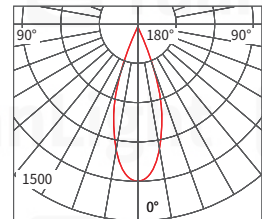

H(m)	D(cm)	Em(lux/klm)
1	39.4	1210/1863
2	78.79	302.4/465.7
3	118.19	134.4/207
4	157.58	75.61/116.4

Beam Angle 38° 8W 3000K