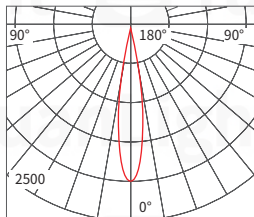

顏色 黑

尺寸 45*110mm(12W)
55*130mm(18W)

尺寸 35*80mm(6W)
45*100mm(10W)
55*125mm(18W)

尺寸 95*40mm

尺寸 95*30mm

配光曲線 Light distribution curve

Beam Angle 15° 8W 3000K

H(m)	D(cm)	Em(lux/klm)
1	30.95	1269/2095
2	61.90	317.3/523.8
3	92.84	141/232.8
4	123.79	79.33/130.9

Beam Angle 24° 8W 3000K

H(m)	D(cm)	Em(lux/klm)
1	39.4	1210/1863
2	78.79	302.4/465.7
3	118.19	134.4/207
4	157.58	75.61/116.4

Beam Angle 38° 8W 3000K

H(m)	D(cm)	Em(lux/klm)
1	51.04	776.4/1175
2	102.08	194.1/293.9
3	153.13	86.27/130.6
4	204.17	48.53/73.4