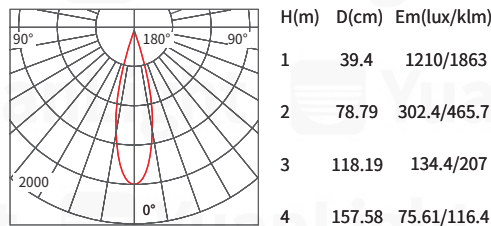

Beam Angle 24° 8W 3000K