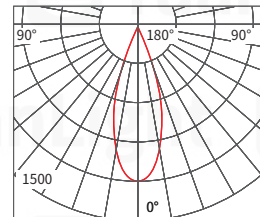

顏色 黑

尺寸 45*110mm(12W)
55*130mm(18W)

尺寸 35*80mm(6W)
45*100mm(10W)
55*125mm(18W)

尺寸 95*40mm

尺寸 95*30mm

配光曲線 Light distribution curve

Beam Angle 15° 8W 3000K

H(m)	D(cm)	Em(lux/klm)
1	30.95	1269/2095
2	61.90	317.3/523.8
3	92.84	141/232.8
4	123.79	79.33/130.9

Beam Angle 24° 8W 3000K

H(m)	D(cm)	Em(lux/klm)
1	39.4	1210/1863
2	78.79	302.4/465.7
3	118.19	134.4/207
4	157.58	75.61/116.4

Beam Angle 38° 8W 3000K

H(m)	D(cm)	Em(lux/klm)
1	51.04	776.4/1175
2	102.08	194.1/293.9
3	153.13	86.27/130.6
4	204.17	48.53/73.4