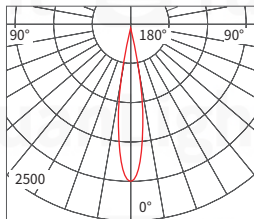

發光角度 24°

150°

尺寸
L122*W26*H24mm(6W)
L230*W26*H24mm(12W)
L338*W26*H24mm(18W)
L445*W26*H24mm(24W)
L555*W26*H24mm(30W)

尺寸
L122*W26*H24mm(6W)
L230*W26*H24mm(12W)
L338*W26*H24mm(18W)
L445*W26*H24mm(24W)
L555*W26*H24mm(30W)

配光曲線 Light distribution curve

Beam Angle 15° 8W 3000K

H(m)	D(cm)	Em(lux/klm)
1	30.95	1269/2095
2	61.90	317.3/523.8
3	92.84	141/232.8
4	123.79	79.33/130.9

Beam Angle 24° 8W 3000K

H(m)	D(cm)	Em(lux/klm)
1	39.4	1210/1863
2	78.79	302.4/465.7
3	118.19	134.4/207
4	157.58	75.61/116.4