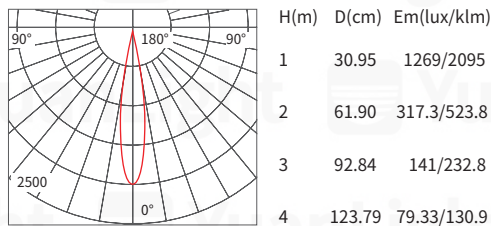

配光曲線 Light distribution curve

Beam Angle 15° 8W 3000K