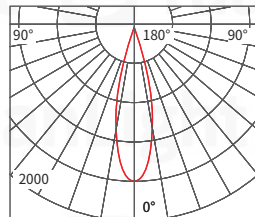

顏色 黑

尺寸 45*110mm(12W)
55*130mm(18W)

尺寸 35*80mm(6W)
45*100mm(10W)
55*125mm(18W)

尺寸 95*40mm

尺寸 95*30mm

配光曲線 Light distribution curve

Beam Angle 15° 8W 3000K

H(m)	D(cm)	Em(lux/klm)
1	30.95	1269/2095
2	61.90	317.3/523.8
3	92.84	141/232.8
4	123.79	79.33/130.9

Beam Angle 24° 8W 3000K

H(m)	D(cm)	Em(lux/klm)
1	39.4	1210/1863
2	78.79	302.4/465.7
3	118.19	134.4/207
4	157.58	75.61/116.4

Beam Angle 38° 8W 3000K

H(m)	D(cm)	Em(lux/klm)
1	51.04	776.4/1175
2	102.08	194.1/293.9
3	153.13	86.27/130.6
4	204.17	48.53/73.4