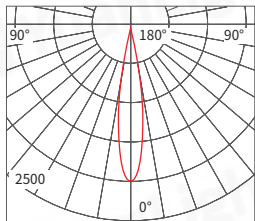

尺寸 95*30mm

55*130mm(18W)

45*100mm(10W)

55*125mm(18W)

配光曲線 Light distribution curve

Beam Angle 15° 8W 3000K

H(m)	D(cm)	Em(lux/klm)
1	30.95	1269/2095
2	61.90	317.3/523.8
3	92.84	141/232.8
4	123.79	79.33/130.9