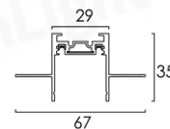

磁吸軌道燈

磁吸軌道燈

軌道式 - 柔光燈

軌道式 - 泛光燈

型號 **MT26-U45/U55**

型號 **MT26-035/045/055**

型號 **MT26-Z90**

型號 **MT26-B90**

電壓 DC 48V 搭配全電壓電源

電壓 DC 48V 搭配全電壓電源

電壓 DC 48V 搭配全電壓電源

電壓 DC 48V 搭配全電壓電源

色溫 3000K/4000K/5700K

色溫 3000K/4000K/5700K

色溫 3000K/4000K/5700K

色溫 3000K/4000K/5700K

瓦數 12W/18W

瓦數 6W/10W/18W

瓦數 9W

瓦數 9W

演色性 CRI>90

演色性 CRI>90

演色性 CRI>90

演色性 CRI>90

發光角度 24°

發光角度 24°

發光角度 150°

發光角度 150°

顏色 黑

顏色 黑 / 白

顏色 黑 / 白

顏色 黑

尺寸 45*110mm(12W)

尺寸 35*80mm(6W)

尺寸 95*40mm

尺寸 95*30mm

55*130mm(18W)

45*100mm(10W)

55*125mm(18W)

配光曲線 Light distribution curve

H(m)	D(cm)	Em(lux/klm)
1	30.95	1269/2095
2	61.90	317.3/523.8
3	92.84	141/232.8
4	123.79	79.33/130.9

H(m)	D(cm)	Em(lux/klm)
1	39.4	1210/1863
2	78.79	302.4/465.7
3	118.19	134.4/207
4	157.58	75.61/116.4

H(m)	D(cm)	Em(lux/klm)
1	51.04	776.4/1175
2	102.08	194.1/293.9
3	153.13	86.27/130.6
4	204.17	48.53/73.4

配件 Accessories