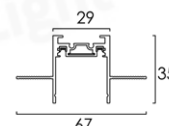

圓形射燈 (可調式)

三元射燈

磁吸軌道燈

磁吸軌道燈 (雙燈)

型號 **MT26-T44-2**

電壓 DC 48V 搭配全電壓電源

DC 48V 搭配全電壓電源

DC 48V 搭配全電壓電源

DC 48V 搭配全電壓電源

色溫 3000K/4000K/5700K

3000K/4000K/5700K

3000K/4000K/6000K

3000K/4000K/5700K

瓦數 6W

6W

9W/18W

9W*2

演色性 CRI>90

CRI>90

CRI>90

CRI>90

發光角度 24°

150°

24°

24°

顏色 黑 / 白

黑 / 白

黑 / 白

黑 / 白

尺寸 W75*H75mm

L122*W26*H55mm

44*110mm(9W)
55*135mm(18W)

44*110mm

配光曲線 Light distribution curve

H(m)	D(cm)	Em(lux/klm)
1	30.95	1269/2095
2	61.90	317.3/523.8
3	92.84	141/232.8
4	123.79	79.33/130.9

H(m)	D(cm)	Em(lux/klm)
1	39.4	1210/1863
2	78.79	302.4/465.7
3	118.19	134.4/207
4	157.58	75.61/116.4

H(m)	D(cm)	Em(lux/klm)
1	51.04	776.4/1175
2	102.08	194.1/293.9
3	153.13	86.27/130.6
4	204.17	48.53/73.4

配件 Accessories