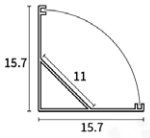

YY-LP1515TR