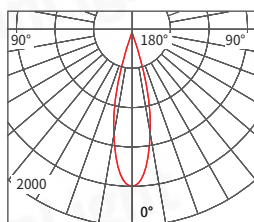

L122*W26*H55mm

44*110mm(9W)
55*135mm(18W)

44*110mm

配光曲線 Light distribution curve

Beam Angle 15° 8W 3000K

H(m)	D(cm)	Em(lux/klm)
1	30.95	1269/2095
2	61.90	317.3/523.8
3	92.84	141/232.8
4	123.79	79.33/130.9

Beam Angle 24° 8W 3000K