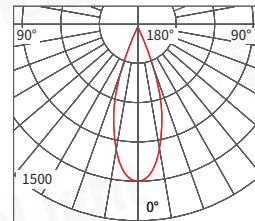

H(m)	D(cm)	Em(lux/klm)
1	39.4	1210/1863
2	78.79	302.4/465.7
3	118.19	134.4/207
4	157.58	75.61/116.4

Beam Angle 38° 8W 3000K