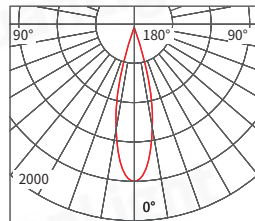

H(m)	D(cm)	Em(lux/klm)
1	30.95	1269/2095
2	61.90	317.3/523.8
3	92.84	141/232.8
4	123.79	79.33/130.9

Beam Angle 24° 8W 3000K