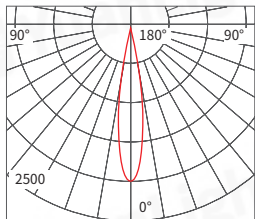

磁吸線條泛光燈

型號 **MT26-6/12/300/600/900F**

電壓 DC 48V 搭配全電壓電源

色溫 3000K/4000K/5700K

瓦數 6W/10W/20W/30W

演色性 CRI>90

發光角度 160°

尺寸
L122*W26*H24mm(6W)
L230*W26*H24mm(10W)
L316*W26*H24mm(10W)
L616*W26*H24mm(20W)
L915*W26*H24mm(30W)

配光曲線 Light distribution curve

Beam Angle 15° 8W 3000K

H(m)	D(cm)	Em(lux/klm)
1	30.95	1269/2095
2	61.90	317.3/523.8
3	92.84	141/232.8
4	123.79	79.33/130.9

Beam Angle 24° 8W 3000K

H(m)	D(cm)	Em(lux/klm)
1	39.4	1210/1863
2	78.79	302.4/465.7
3	118.19	134.4/207
4	157.58	75.61/116.4