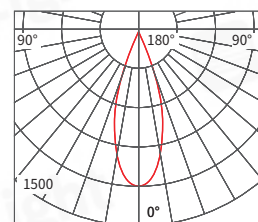

H(m)	D(cm)	Em(lux/klm)
1	39.4	1210/1863
2	78.79	302.4/465.7
3	118.19	134.4/207
4	157.58	75.61/116.4

Beam Angle 38° 8W 3000K